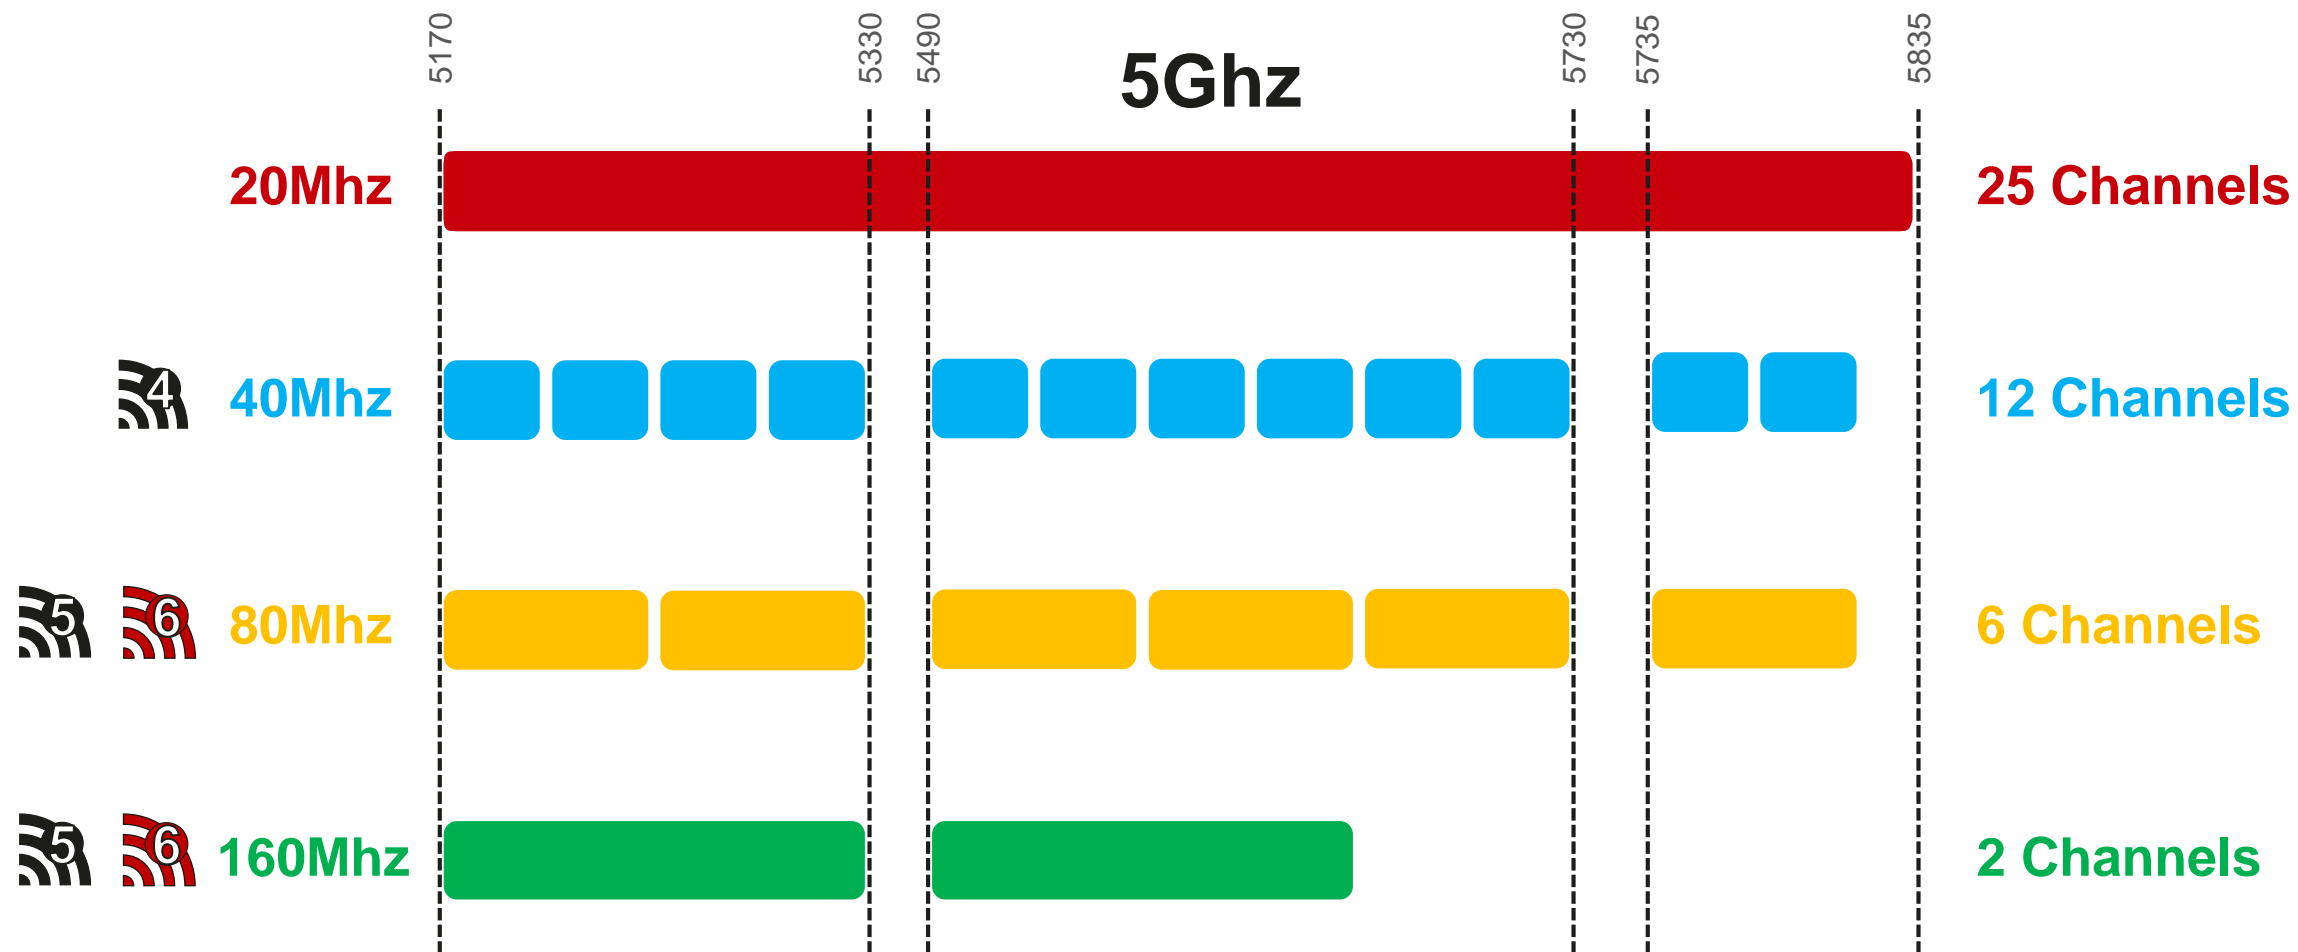

1024 QAM

10 bit/symbol

~290 Mbps

Spatial Stream

Channel Bonding

Orthogonal

Frequency

Division

Multiple

Access

OFDM (WIFI 4 + WIFI 5)

20mhz

Time

OFDMA (WIFI 6)

20mhz

Time