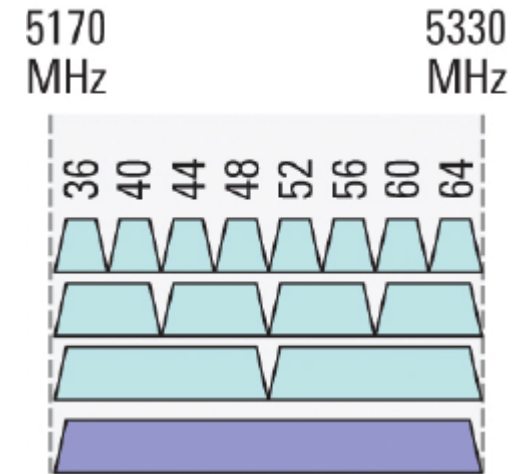

Connect
The world

with
WIFI 6

Chakkree Tipsupa
Network Product Manager
Huawei Enterprise Thailand

What
it really
is

WIFI 5 Throughput and Latency

WIFI 6 **Throughput** and **Latency**

Something

**obviously makes
the difference here!**

What has WIFI been improving for all these years?

Modulation Algorithm

Spatial Streams

Channel Bonding

Modulation algorithm

QAM

16 QAM

Wi-Fi 4

64 QAM

6 bit/symbol

~150 Mbps

Wi-Fi 5

256 QAM

8 bit/symbol

~200 Mbps

Wi-Fi 6