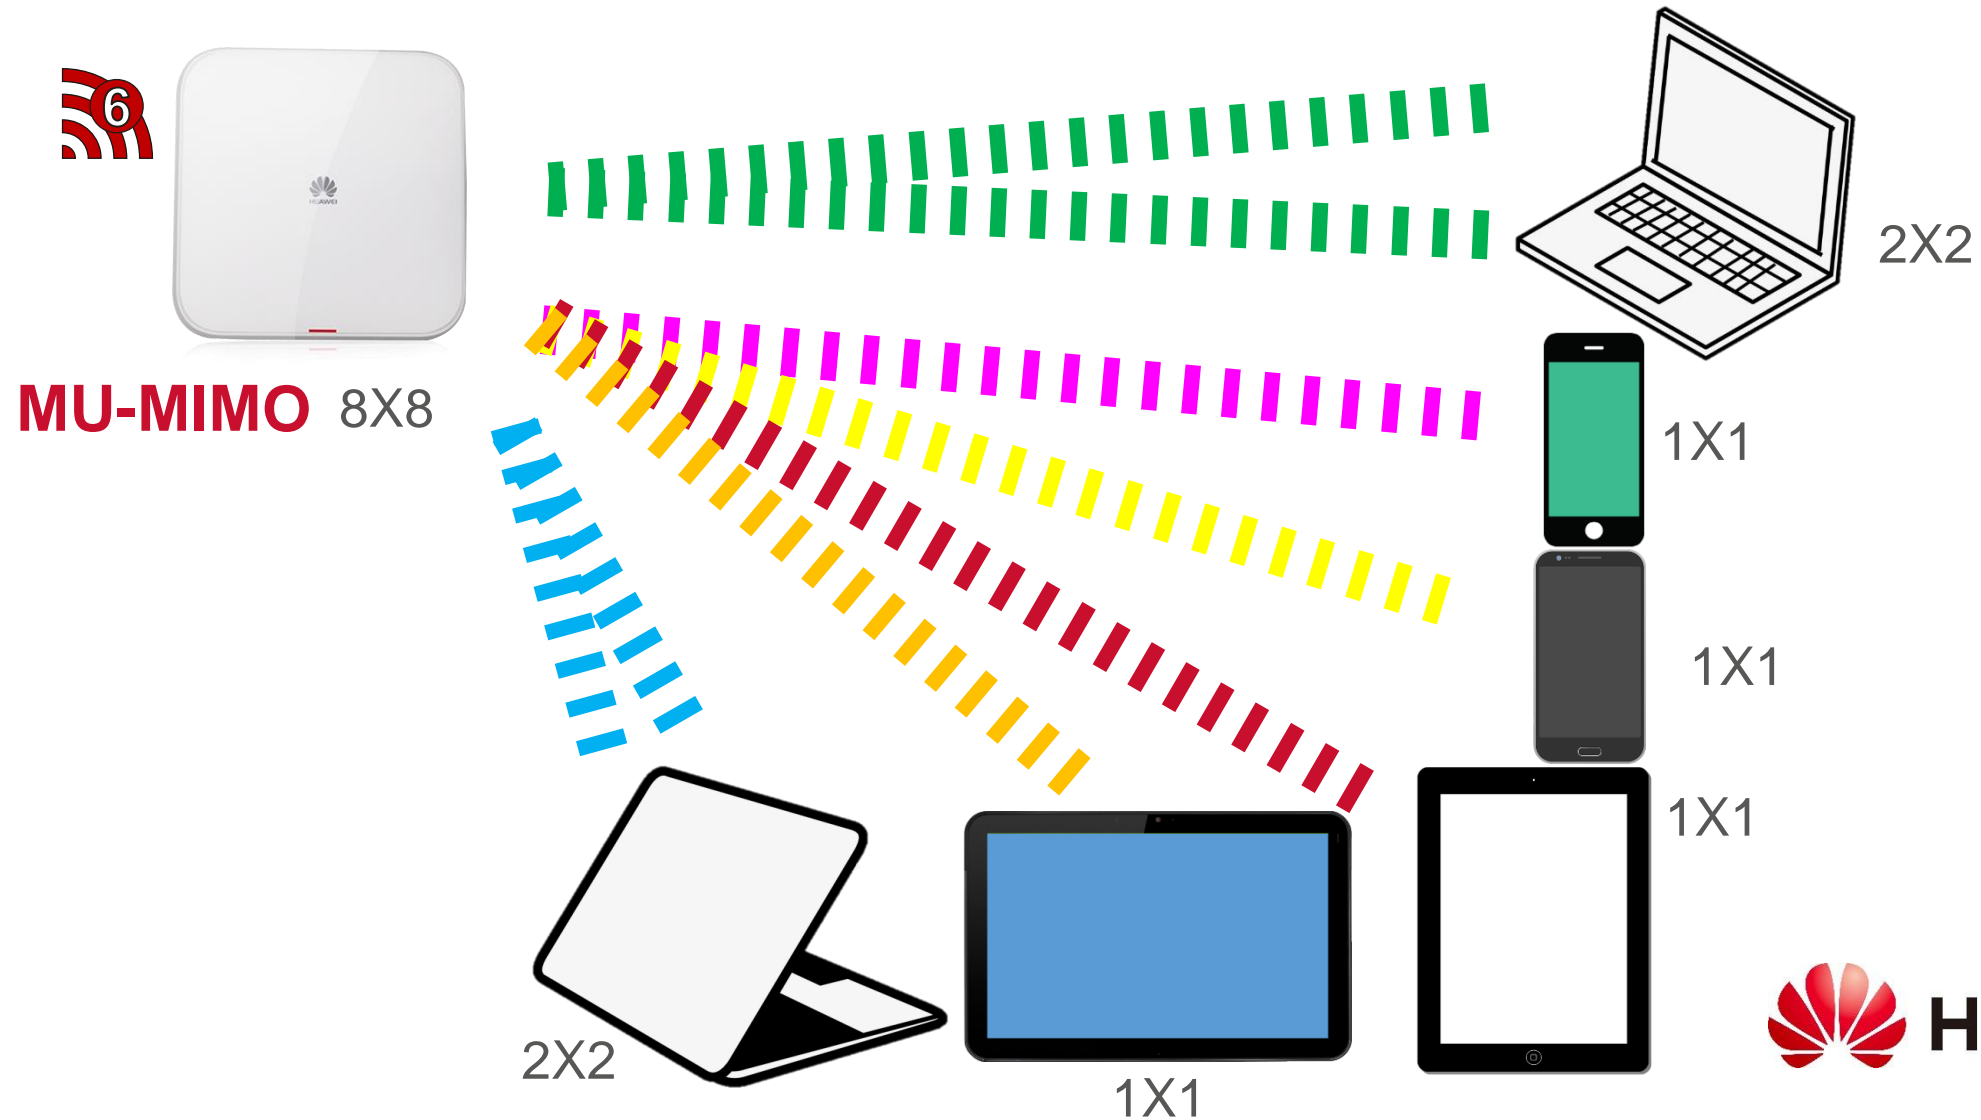

Spatial Stream