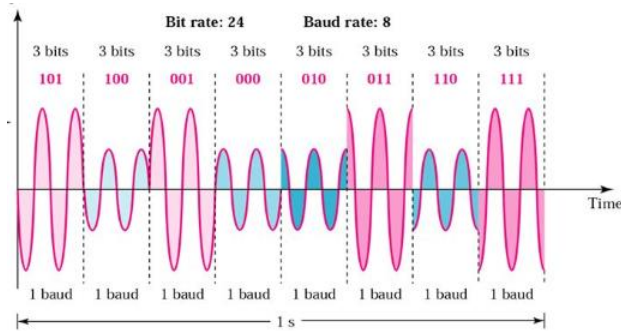

Connect
The world

with
WIFI 6

Chakkree Tipsupa
Network Product Manager
Huawei Enterprise Thailand

What
it really
is

WIFI 5 Throughput and Latency

WIFI 6 **Throughput** and **Latency**

Something

**obviously makes
the difference here!**

What has WIFI been improving for all these years?

Modulation Algorithm

Spatial Streams

Channel Bonding

Modulation algorithm

QAM

16 QAM

Wi-Fi 4

64 QAM

6 bit/symbol

~150 Mbps

Wi-Fi 5

256 QAM

8 bit/symbol

~200 Mbps

Wi-Fi 6